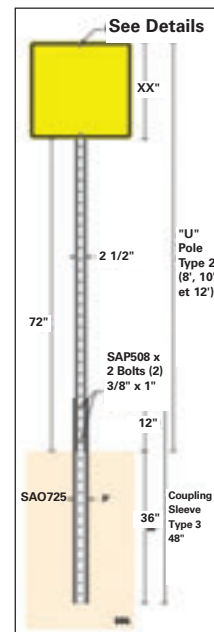

Signs

All signs are lightweight 0.032" aluminum with enamel non-reflective finish. Ideal for industrial use.

* Please specify speed when ordering.

* Please specify height when ordering.

U-CHANNEL POSTS

- Galvanised steel posts are ideal for mounting and installing traffic signs
- Available in different heights

POST

Order No.	Length'	Width"
SAO195	8	2 1/2
SAO196	10	2 1/2
SAO197	12	2 1/2

BASE

SAO725	4	3

HARDWARE

Order No.	Description
SAO201*	1 (bolt, locknut, washer, Galvanised "U")
SAP508*	1 (bolt, locknut)

*Hardware sold separately.
Requires two sets per post.